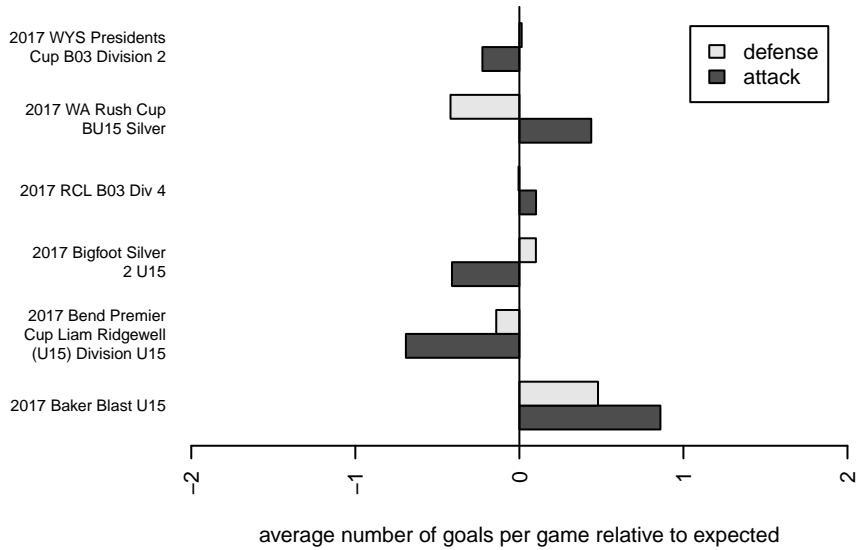

WA Rush Nero B03

Washington Rush SC
 Everett, WA
 B03 total strength=1184
 attack=4.71 defense=3.05
 fall league = RCL B03 Div 4

alt names used:
 44 Washington Rush B03 Nero
 WASHINGTON RUSH B03 NERO (WA)
 WASHINGTON RUSH B03 NERO (WA)
 Washington Rush B03 Nero B
 WASHINGTON RUSH B03 NERO
 Washington Rush B03 Nero B

Venues played:
 2017 Baker Blast U15
 2017 WA Rush Cup BU15 Silver
 2017 Bend Premier Cup Liam Ridgwell (U15)
 2017 Bigfoot Silver 2 U15
 2017 RCL B03 Div 4
 2017 WYS Presidents Cup B03 Division 2

WA Rush Nero B03
 Dots are actual minus expected GF (blue circles) and GA (red triangles).
 Blue line is smoothed change in attack strength. Red is smoothed change in defense strength.

**attack and defense variance (black dot)
relative to other teams
and top 10 in region**

**attack and defense rating
relative to others at age
and all opponents in last 13 months**

Performance relative to 13 month average