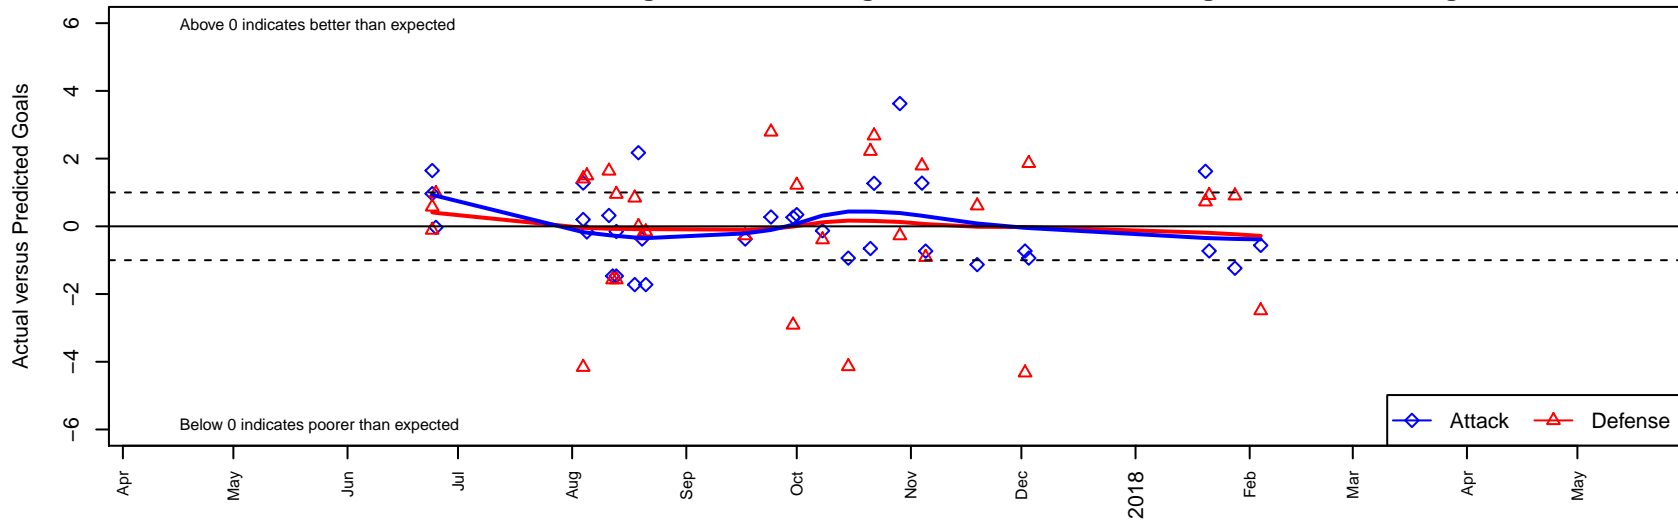

WA Rush Nero B03

Washington Rush SC
 Everett, WA
 B03 total strength=1184
 attack=4.71 defense=3.05
 fall league = RCL B03 Div 4

alt names used:
 44 Washington Rush B03 Nero
 WASHINGTON RUSH B03 NERO (WA)
 WASHINGTON RUSH B03 NERO (WA)
 Washington Rush B03 Nero B
 WASHINGTON RUSH B03 NERO
 Washington Rush B03 Nero B

Venues played:
 2017 Baker Blast U15
 2017 WA Rush Cup BU15 Silver
 2017 Bend Premier Cup Liam Ridgwell (U15)
 2017 Bigfoot Silver 2 U15
 2017 RCL B03 Div 4
 2017 WYS Presidents Cup B03 Division 2

WA Rush Nero B03
 Dots are actual minus expected GF (blue circles) and GA (red triangles).
 Blue line is smoothed change in attack strength. Red is smoothed change in defense strength.

**attack and defense variance (black dot)
relative to other teams
and top 10 in region**

**attack and defense rating
relative to others at age
and all opponents in last 13 months**

Performance relative to 13 month average