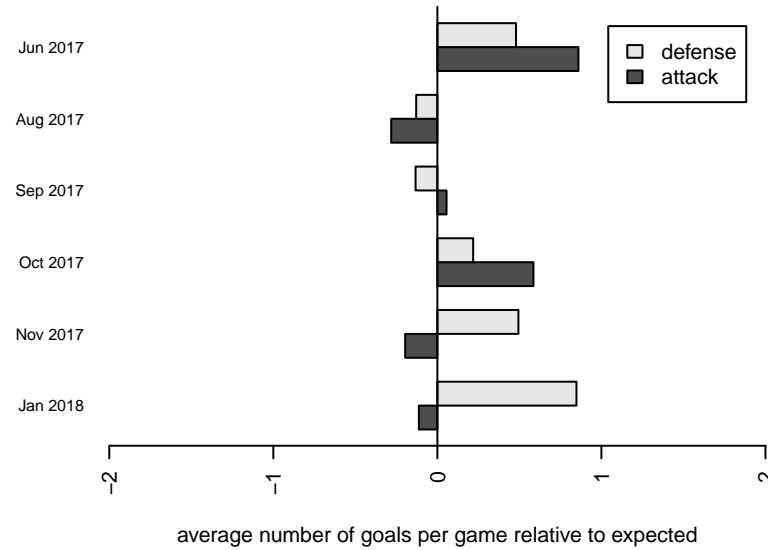

Performance relative to 13 month average