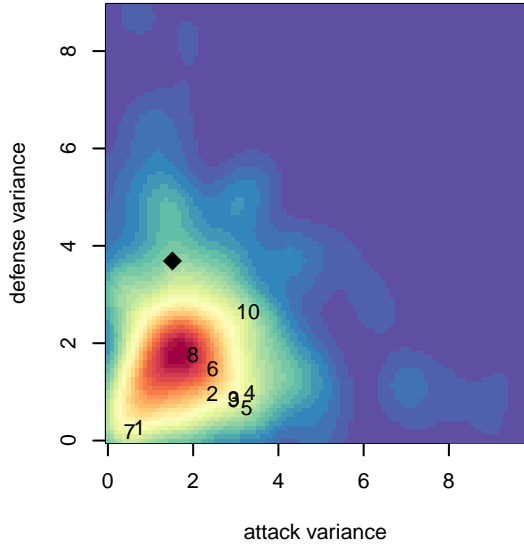

WA Rush Nero B03

Washington Rush SC
 Everett, WA
 B03 total strength=1184
 attack=4.71 defense=3.05
 fall league = RCL B03 Div 4

alt names used:
 44 Washington Rush B03 Nero
 WASHINGTON RUSH B03 NERO (WA)
 WASHINGTON RUSH B03 NERO (WA)
 Washington Rush B03 Nero B
 WASHINGTON RUSH B03 NERO
 Washington Rush B03 Nero B

Venues played:
 2017 Baker Blast U15
 2017 WA Rush Cup BU15 Silver
 2017 Bend Premier Cup Liam Ridgwell (U15)
 2017 Bigfoot Silver 2 U15
 2017 RCL B03 Div 4
 2017 WYS Presidents Cup B03 Division 2

WA Rush Nero B03
 Dots are actual minus expected GF (blue circles) and GA (red triangles).
 Blue line is smoothed change in attack strength. Red is smoothed change in defense strength.

**attack and defense variance (black dot)
relative to other teams
and top 10 in region**

**attack and defense rating
relative to others at age
and all opponents in last 13 months**

Performance relative to 13 month average