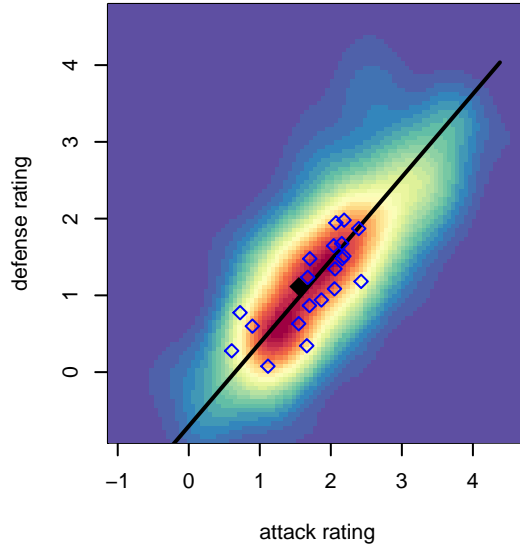

WA Rush Nero B03

Washington Rush SC
 Everett, WA
 B03 total strength=1184
 attack=4.71 defense=3.05
 fall league = RCL B03 Div 4

alt names used:
 44 Washington Rush B03 Nero
 WASHINGTON RUSH B03 NERO (WA)
 WASHINGTON RUSH B03 NERO (WA)
 Washington Rush B03 Nero B
 WASHINGTON RUSH B03 NERO
 Washington Rush B03 Nero B

Venues played:
 2017 Baker Blast U15
 2017 WA Rush Cup BU15 Silver
 2017 Bend Premier Cup Liam Ridgwell (U15)
 2017 Bigfoot Silver 2 U15
 2017 RCL B03 Div 4
 2017 WYS Presidents Cup B03 Division 2

WA Rush Nero B03
 Dots are actual minus expected GF (blue circles) and GA (red triangles).
 Blue line is smoothed change in attack strength. Red is smoothed change in defense strength.

**attack and defense variance (black dot)
relative to other teams
and top 10 in region**

**attack and defense rating
relative to others at age
and all opponents in last 13 months**

Performance relative to 13 month average