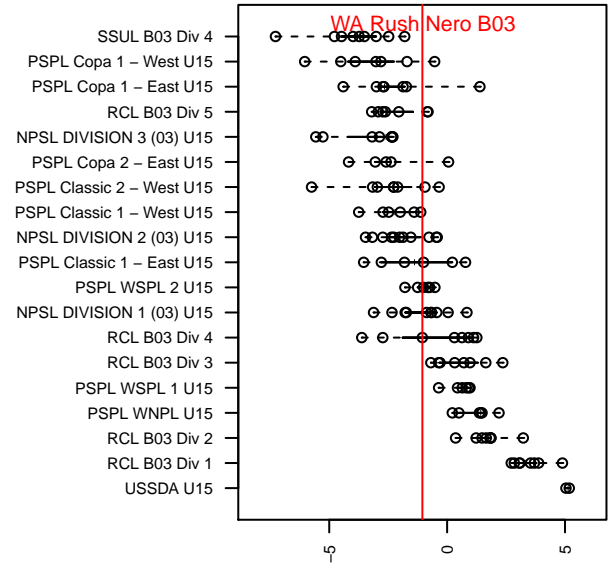

WA Rush Nero B03

Washington Rush SC
 Everett, WA
 B03 total strength=1184
 attack=4.71 defense=3.05
 fall league = RCL B03 Div 4

alt names used:
 44 Washington Rush B03 Nero
 WASHINGTON RUSH B03 NERO (WA)
 WASHINGTON RUSH B03 NERO (WA)
 Washington Rush B03 Nero B
 WASHINGTON RUSH B03 NERO
 Washington Rush B03 Nero B

Venues played:
 2017 Baker Blast U15
 2017 WA Rush Cup BU15 Silver
 2017 Bend Premier Cup Liam Ridgwell (U15)
 2017 Bigfoot Silver 2 U15
 2017 RCL B03 Div 4
 2017 WYS Presidents Cup B03 Division 2

WA Rush Nero B03
 Dots are actual minus expected GF (blue circles) and GA (red triangles).
 Blue line is smoothed change in attack strength. Red is smoothed change in defense strength.

**attack and defense variance (black dot)
relative to other teams
and top 10 in region**

**attack and defense rating
relative to others at age
and all opponents in last 13 months**

Performance relative to 13 month average